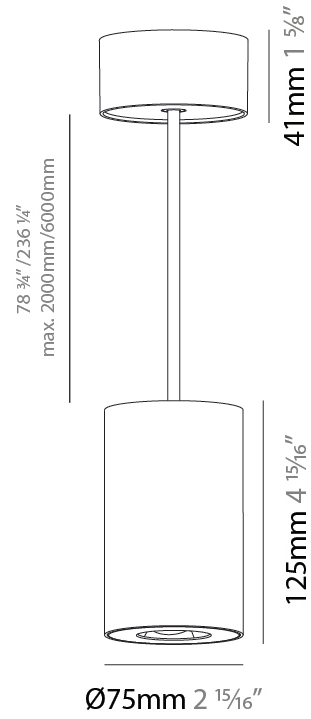

GENERAL

Series: Oiko Pro Round
Brand: Prolicht
Division: Architectural
Mounting Type: Suspension
Mounting Location: Ceiling
Subcategory: Pendant

PHYSICAL

Shape: Cylinder
Diameter (mm): 75
Diameter (in): 2 ¹⁵/₁₆
Height (mm): 125
Height (in): 4 ¹⁵/₁₆
Light Distribution: Direct
Weight (kg): 0.769
Fixture Finish: SSR / BKV / CWI / CRY / HAB / UFT / ITA / RUA / FTG / MYG / LOD / PUS / FRO / FUP / KIA / POP / BLS / SPG / MEY / GOH / GUM / CHC / COM / ABZ / JAG / OBR / MOS / ROR
Fixture Material: Metal
Cable Details: 2,000mm / 6,000mm Cable - Options : Transparent, Black, White, Red, Orange

ELECTRICAL

Lamp Type: LED (Zhaga Standard)
Input Wattage (W): 12.9
Dimming: Tri-Mode (Non-Dimming and Phase Dimming (120Vac only) and 0-10V Dimming)
Driver Included: No
Driver Location: Remote
Driver Type: Constant Current - Universal
Driver Class: Class 2
Input Voltage (V): 120 - 277
Constant Current (MA): 350

LED

Color Temperature (°K): 2700 / 3000 / 3500 / 4000
Max. Delivered Lumen (lm): 1377 / 1372 / 1438 / 1451
Nominal Lumen (lm): 1473 / 1468 / 1538 / 1552
CRI: >90 CRI
Lamp Life (hrs): 50000

OPTICAL

Reflector°: 60
Adjustability: Fixed

RATINGS AND CERTIFICATIONS

Certified By: Certified for North American Standards
IP rating: IP20

PROJECT _____
TYPE _____
SPECIFIER _____
QUANTITY _____
DATE _____